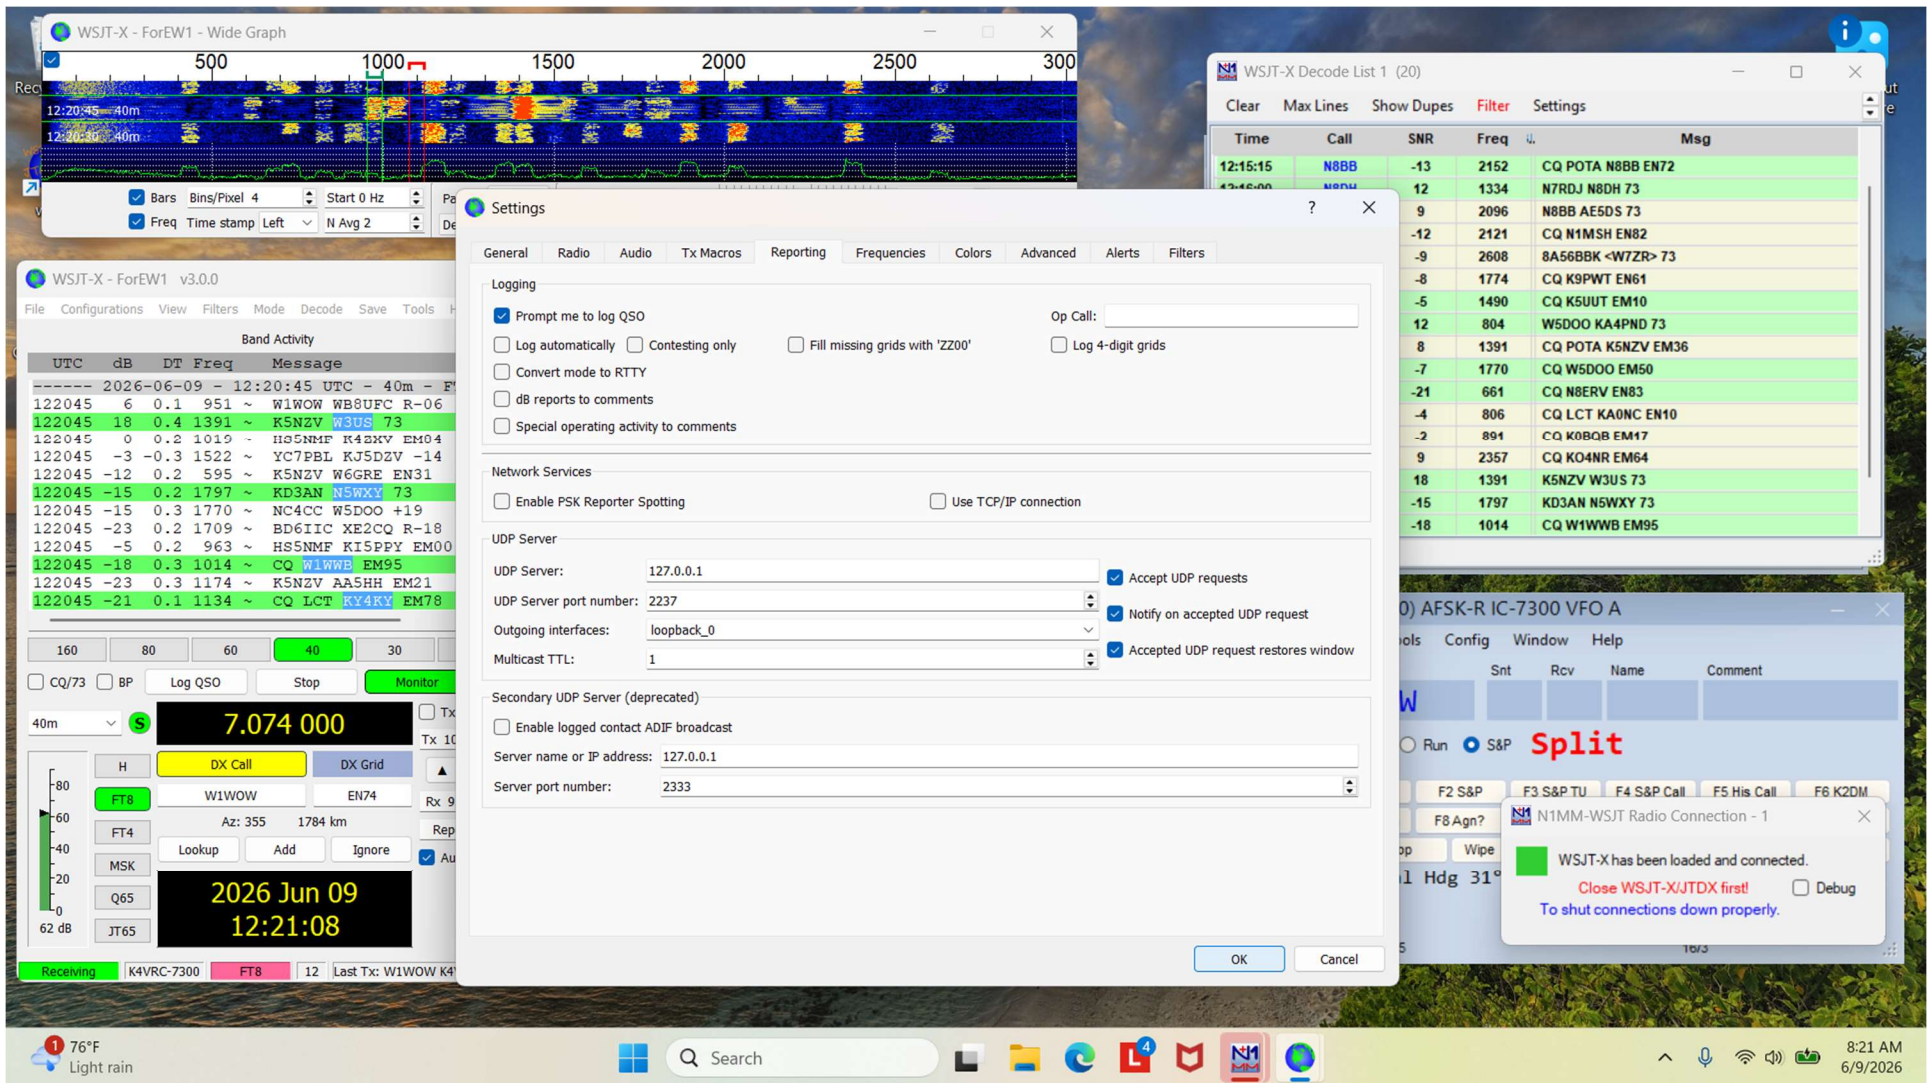

WSJT-X AND N1MM+ RUNNING TOGETHER

THE WSJT-X "ADVANCED" SCREEN

THE WSJT-X "AUDIO" SCREEN

THE WSJT-X "REPORTING" SCREEN

THE WSJT-X "ADVANCED" SCREEN

THE N1MM+ "HARDWARE" SCREEN

THE N1MM+ "COM" SCREEN

THE N1MM+ "MODE CONTROL" SCREEN

THE N1MM+ “WSJT/JTDX SETUP” SCREEN

THE N1MM+ "WINKEY" SCREEN

THE N1MM+ "DIGITAL MODES" SCREEN

THE N1MM+ "FUNCTION KEYS" SCREEN