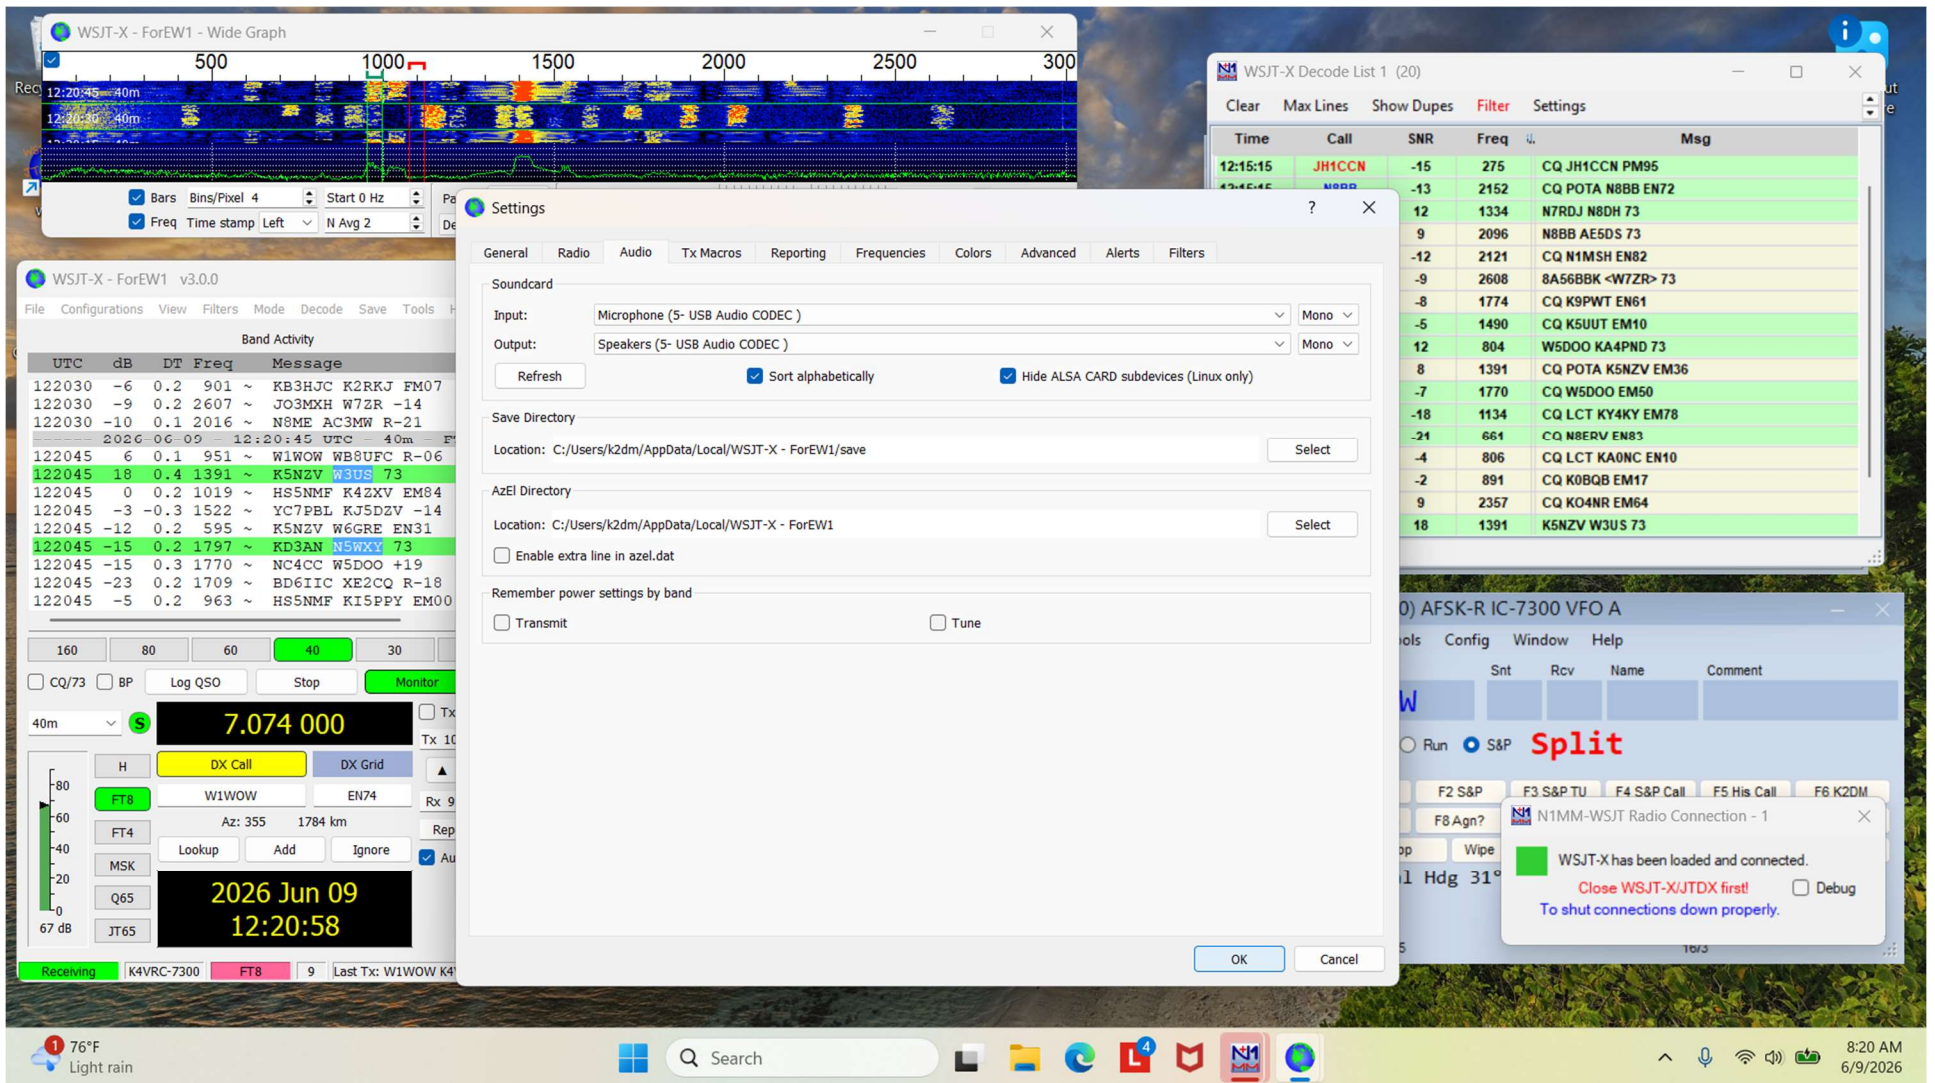

WSJT-X AND N1MM+ RUNNING TOGETHER

THE WSJT-X "ADVANCED" SCREEN

THE WSJT-X "AUDIO" SCREEN

THE WSJT-X "REPORTING" SCREEN

THE WSJT-X "ADVANCED" SCREEN

THE N1MM+ "HARDWARE" SCREEN

THE N1MM+ "COM" SCREEN

THE N1MM+ "MODE CONTROL" SCREEN

THE N1MM+ “WSJT/JTDX SETUP” SCREEN

THE N1MM+ "WINKEY" SCREEN

THE N1MM+ "DIGITAL MODES" SCREEN

THE N1MM+ "FUNCTION KEYS" SCREEN