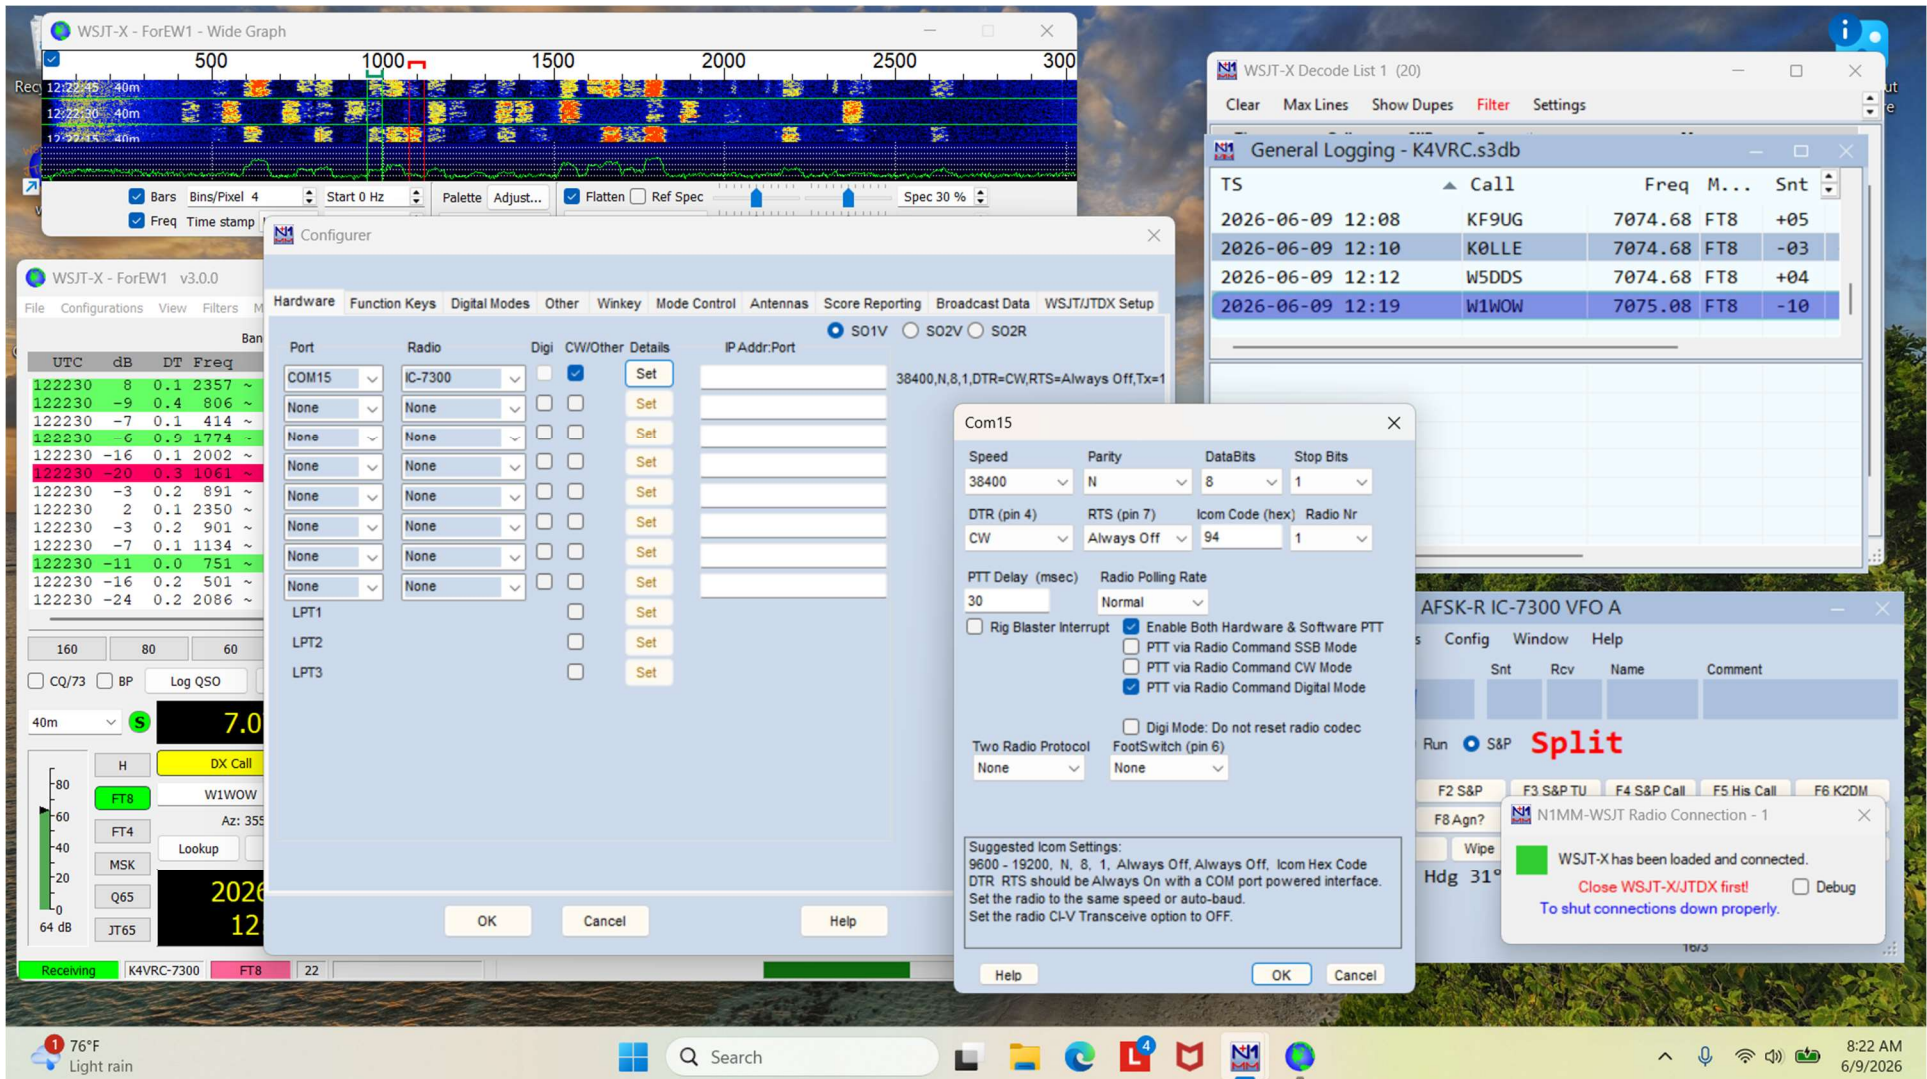

WSJT-X AND N1MM+ RUNNING TOGETHER

THE WSJT-X "ADVANCED" SCREEN

THE WSJT-X "AUDIO" SCREEN

THE WSJT-X "REPORTING" SCREEN

THE WSJT-X "ADVANCED" SCREEN

THE N1MM+ "HARDWARE" SCREEN

THE N1MM+ "COM" SCREEN

THE N1MM+ "MODE CONTROL" SCREEN

THE N1MM+ “WSJT/JTDX SETUP” SCREEN

THE N1MM+ "WINKEY" SCREEN

THE N1MM+ "DIGITAL MODES" SCREEN

THE N1MM+ "FUNCTION KEYS" SCREEN