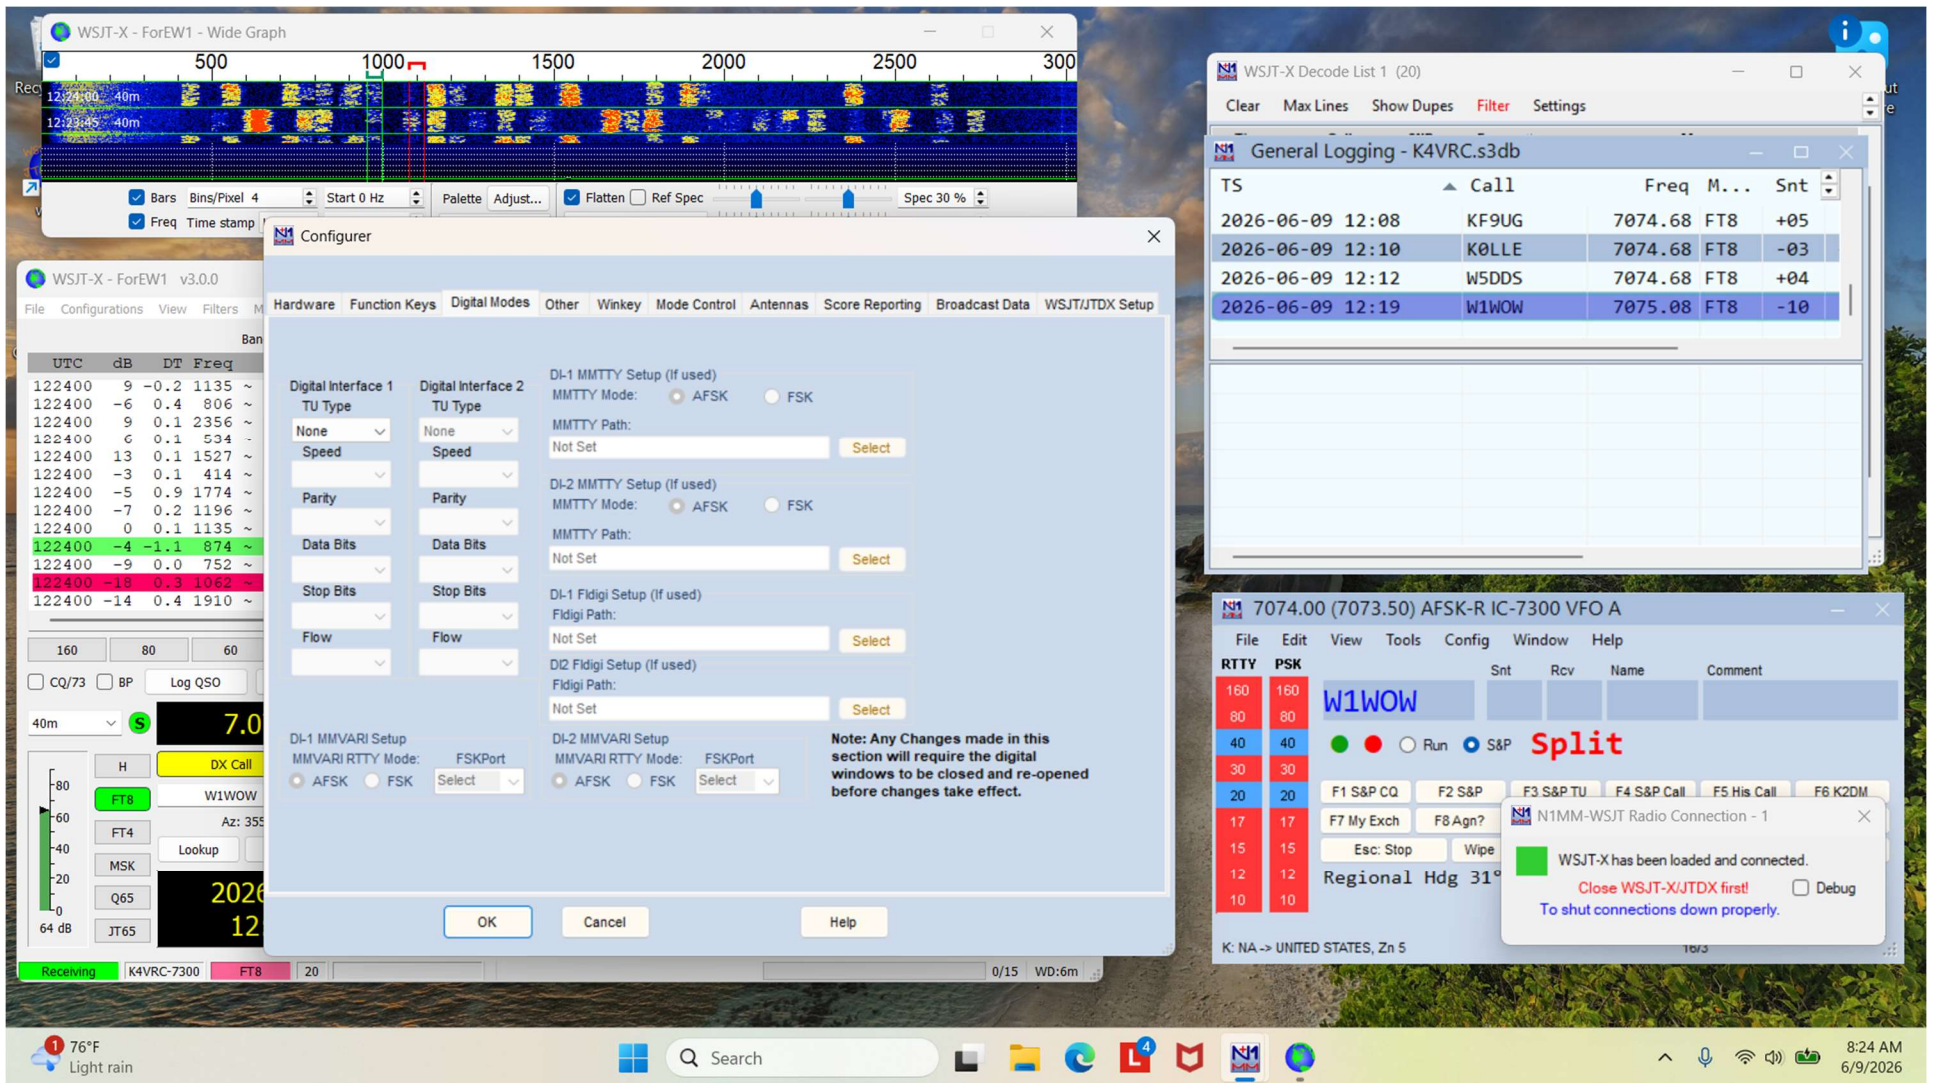

WSJT-X AND N1MM+ RUNNING TOGETHER

THE WSJT-X "ADVANCED" SCREEN

THE WSJT-X "AUDIO" SCREEN

THE WSJT-X "REPORTING" SCREEN

THE WSJT-X "ADVANCED" SCREEN

THE N1MM+ "HARDWARE" SCREEN

THE N1MM+ "COM" SCREEN

THE N1MM+ "MODE CONTROL" SCREEN

THE N1MM+ “WSJT/JTDX SETUP” SCREEN

THE N1MM+ "WINKEY" SCREEN

THE N1MM+ "DIGITAL MODES" SCREEN

THE N1MM+ "FUNCTION KEYS" SCREEN