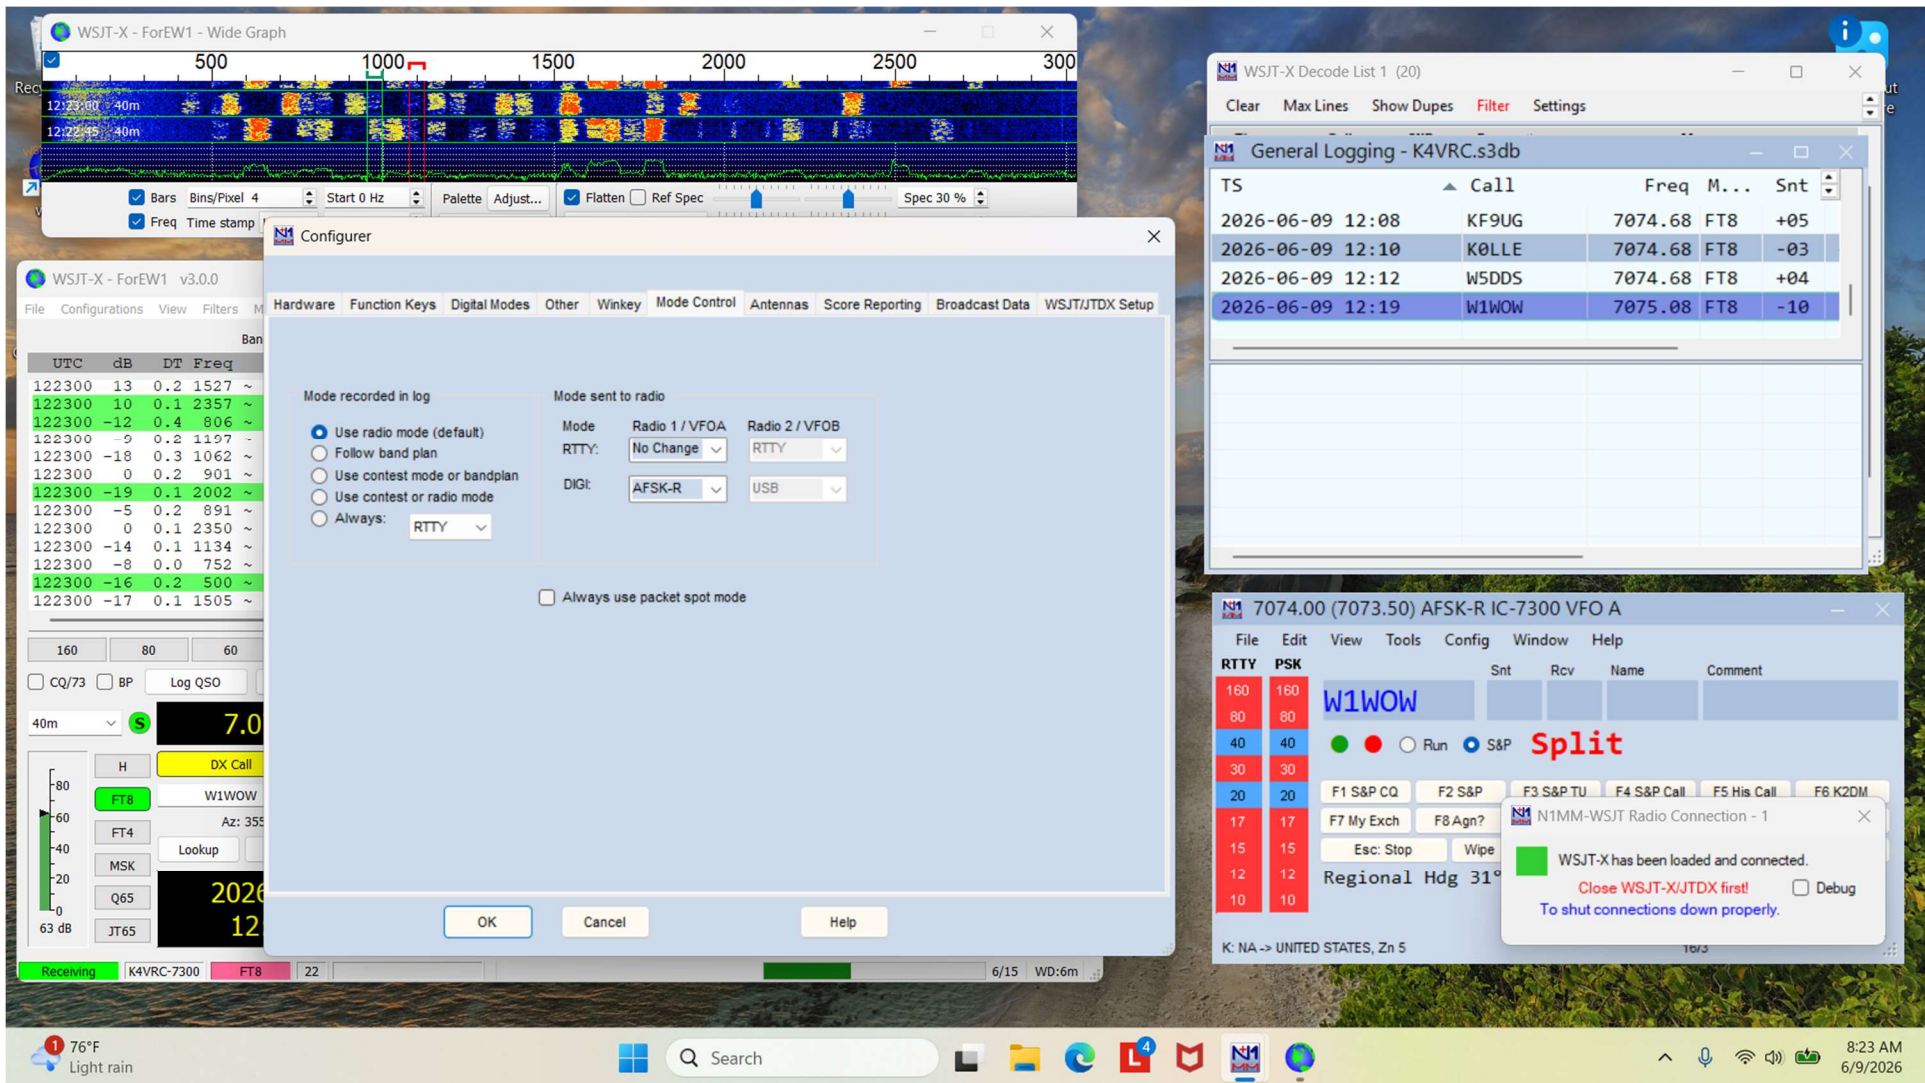

WSJT-X AND N1MM+ RUNNING TOGETHER

THE WSJT-X "ADVANCED" SCREEN

THE WSJT-X "AUDIO" SCREEN

THE WSJT-X "REPORTING" SCREEN

THE WSJT-X "ADVANCED" SCREEN

THE N1MM+ "HARDWARE" SCREEN

THE N1MM+ "COM" SCREEN

THE N1MM+ "MODE CONTROL" SCREEN

THE N1MM+ “WSJT/JTDX SETUP” SCREEN

THE N1MM+ "WINKEY" SCREEN

THE N1MM+ "DIGITAL MODES" SCREEN

THE N1MM+ "FUNCTION KEYS" SCREEN