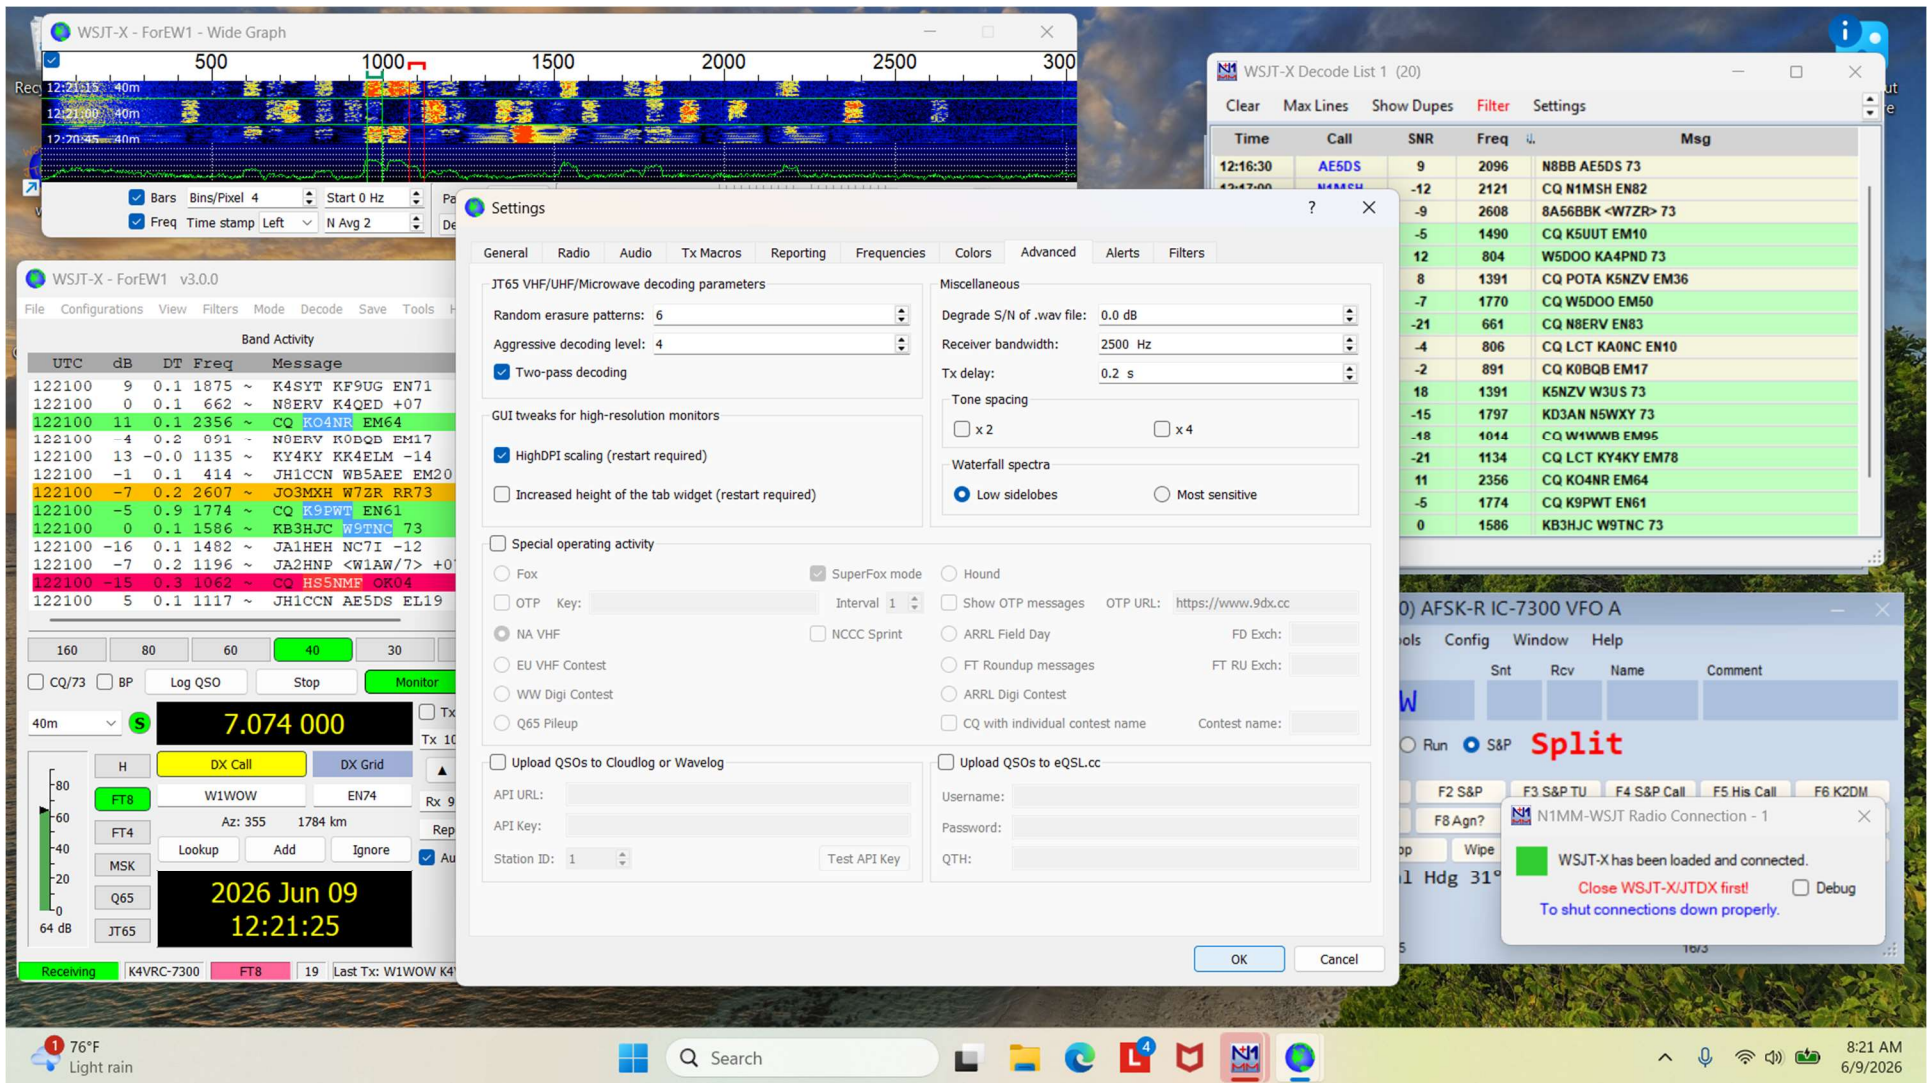

WSJT-X AND N1MM+ RUNNING TOGETHER

THE WSJT-X "ADVANCED" SCREEN

THE WSJT-X "AUDIO" SCREEN

THE WSJT-X "REPORTING" SCREEN

THE WSJT-X "ADVANCED" SCREEN

THE N1MM+ "HARDWARE" SCREEN

THE N1MM+ "COM" SCREEN

THE N1MM+ "MODE CONTROL" SCREEN

THE N1MM+ “WSJT/JTDX SETUP” SCREEN

THE N1MM+ "WINKEY" SCREEN

THE N1MM+ "DIGITAL MODES" SCREEN

THE N1MM+ "FUNCTION KEYS" SCREEN