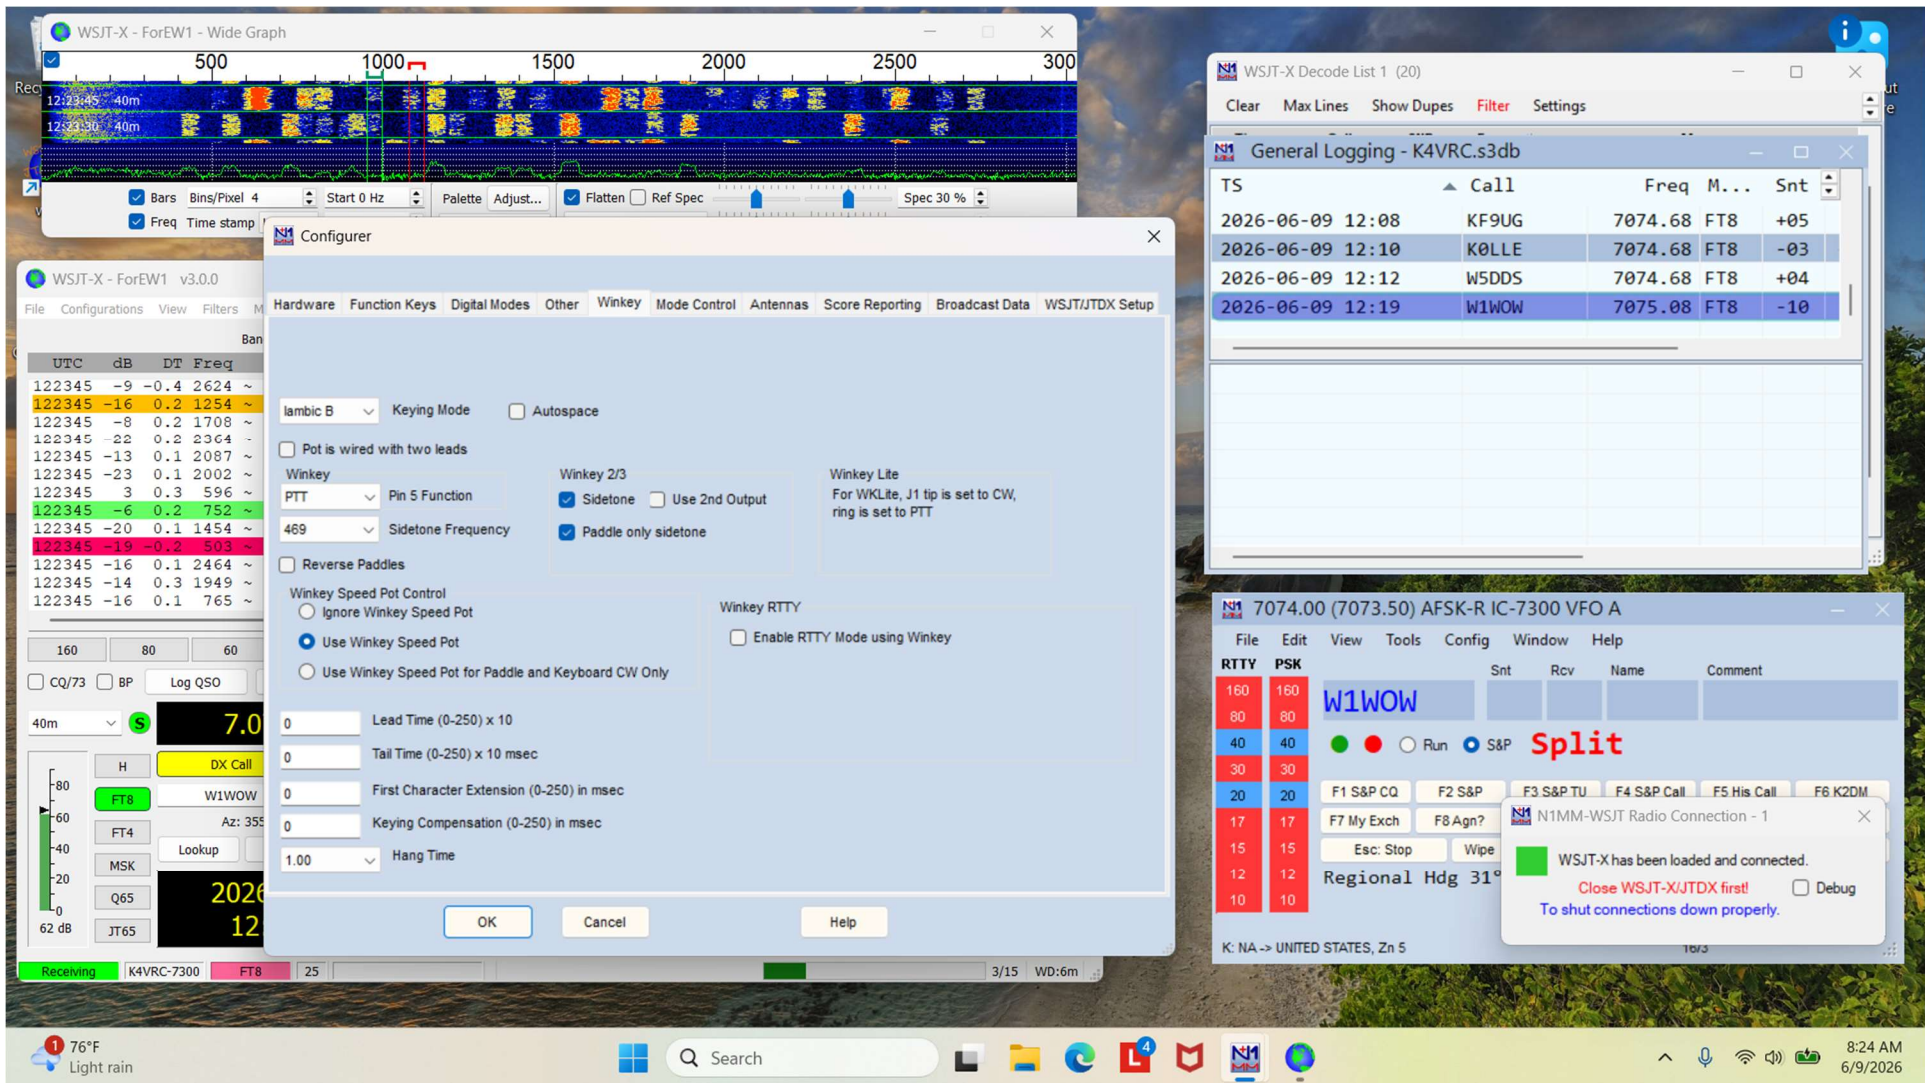

WSJT-X AND N1MM+ RUNNING TOGETHER

THE WSJT-X "ADVANCED" SCREEN

THE WSJT-X "AUDIO" SCREEN

THE WSJT-X "REPORTING" SCREEN

THE WSJT-X "ADVANCED" SCREEN

THE N1MM+ "HARDWARE" SCREEN

THE N1MM+ "COM" SCREEN

THE N1MM+ "MODE CONTROL" SCREEN

THE N1MM+ “WSJT/JTDX SETUP” SCREEN

THE N1MM+ "WINKEY" SCREEN

THE N1MM+ "DIGITAL MODES" SCREEN

THE N1MM+ "FUNCTION KEYS" SCREEN