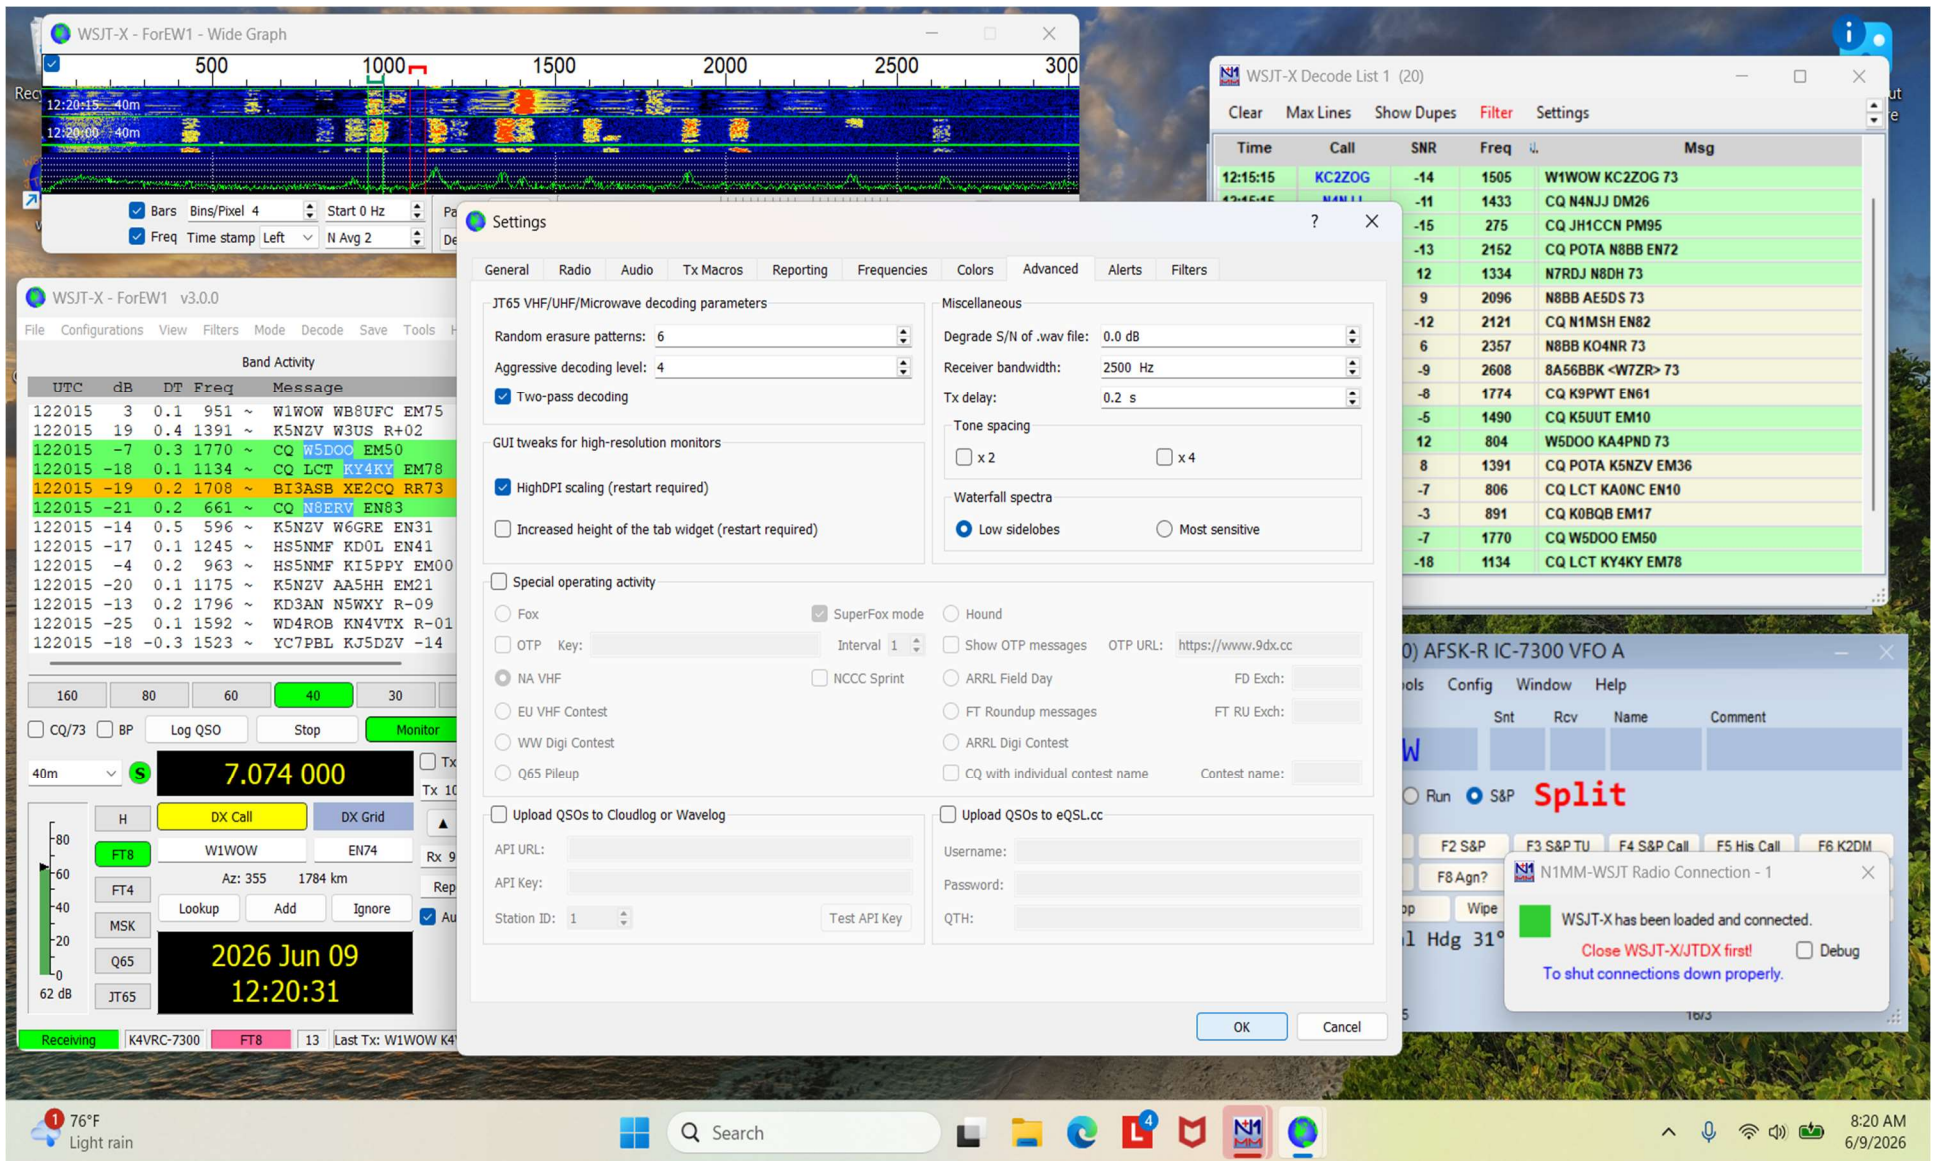

WSJT-X AND N1MM+ RUNNING TOGETHER

THE WSJT-X "ADVANCED" SCREEN

THE WSJT-X "AUDIO" SCREEN

THE WSJT-X "REPORTING" SCREEN

THE WSJT-X "ADVANCED" SCREEN

THE N1MM+ "HARDWARE" SCREEN

THE N1MM+ "COM" SCREEN

THE N1MM+ "MODE CONTROL" SCREEN

THE N1MM+ “WSJT/JTDX SETUP” SCREEN

THE N1MM+ "WINKEY" SCREEN

THE N1MM+ "DIGITAL MODES" SCREEN

THE N1MM+ "FUNCTION KEYS" SCREEN