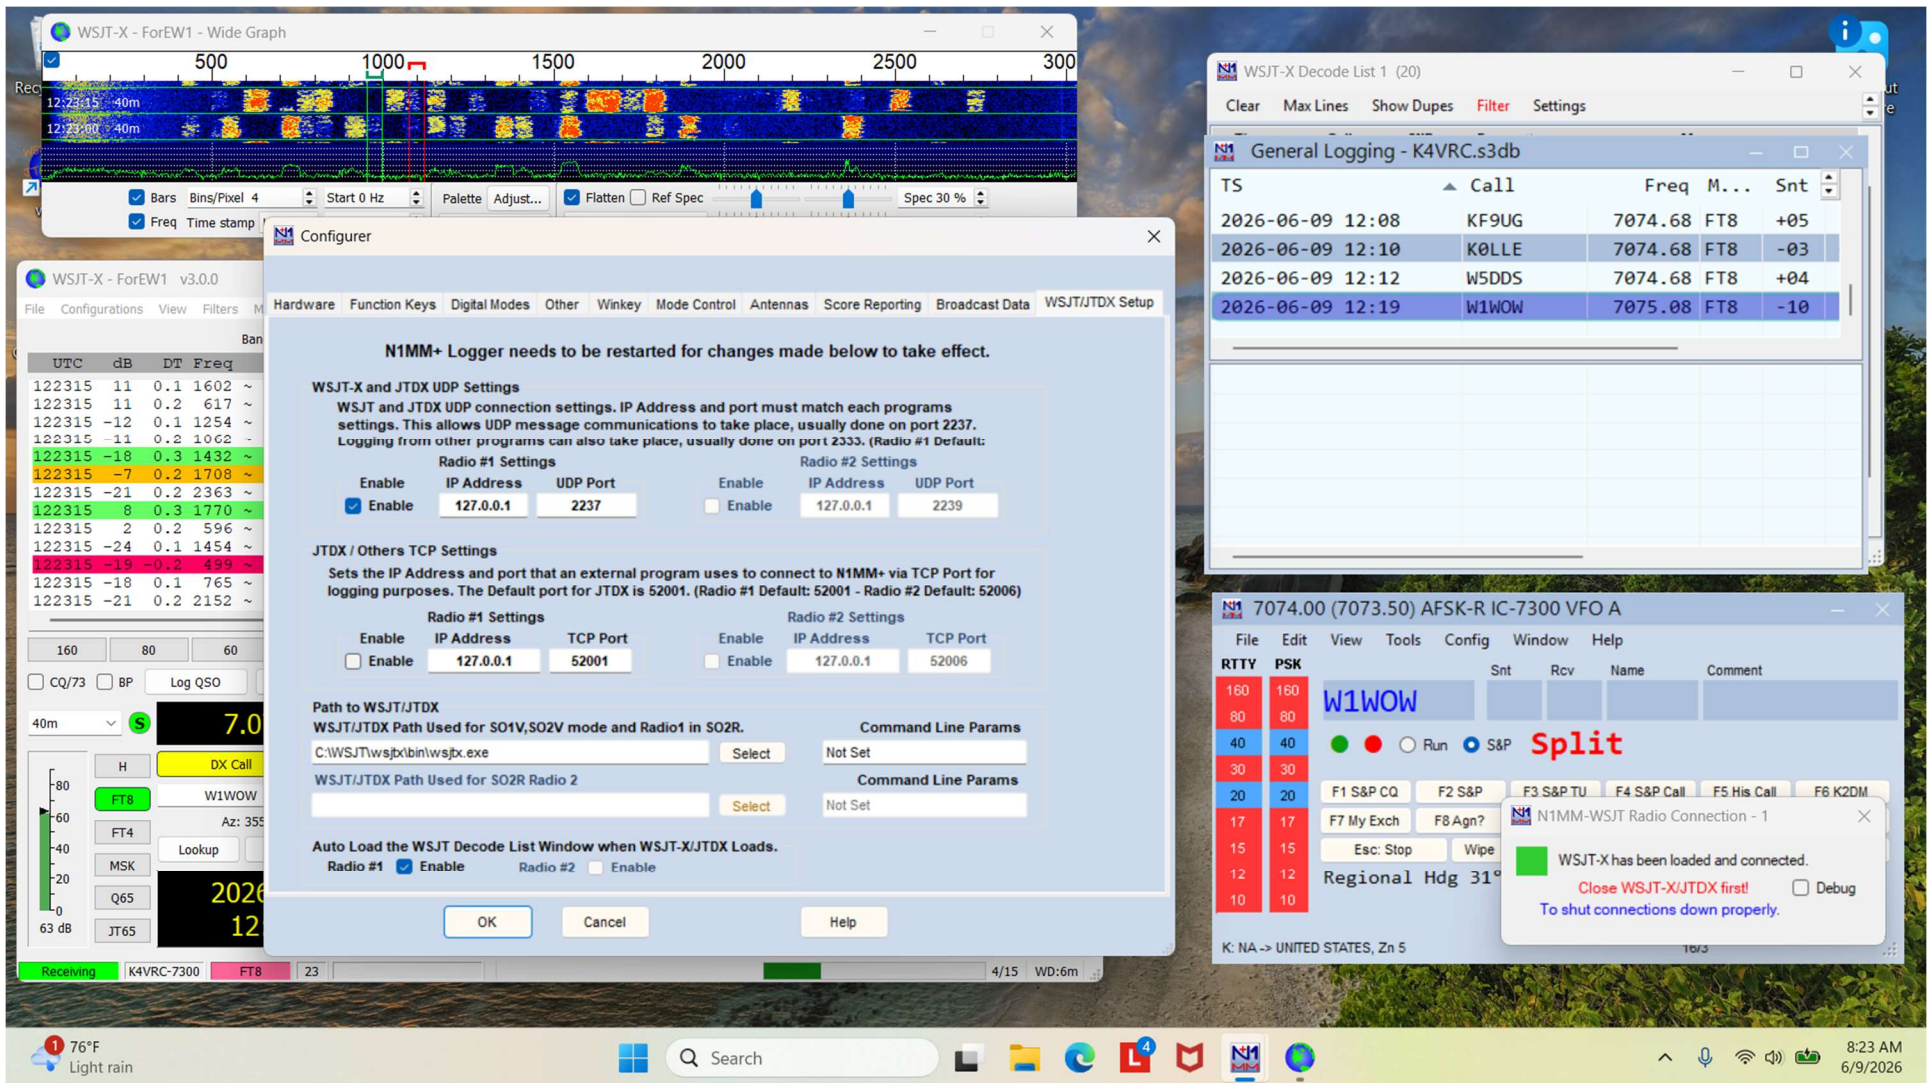

WSJT-X AND N1MM+ RUNNING TOGETHER

THE WSJT-X "ADVANCED" SCREEN

THE WSJT-X "AUDIO" SCREEN

THE WSJT-X "REPORTING" SCREEN

THE WSJT-X "ADVANCED" SCREEN

THE N1MM+ "HARDWARE" SCREEN

THE N1MM+ "COM" SCREEN

THE N1MM+ "MODE CONTROL" SCREEN

THE N1MM+ “WSJT/JTDX SETUP” SCREEN

THE N1MM+ "WINKEY" SCREEN

THE N1MM+ "DIGITAL MODES" SCREEN

THE N1MM+ "FUNCTION KEYS" SCREEN