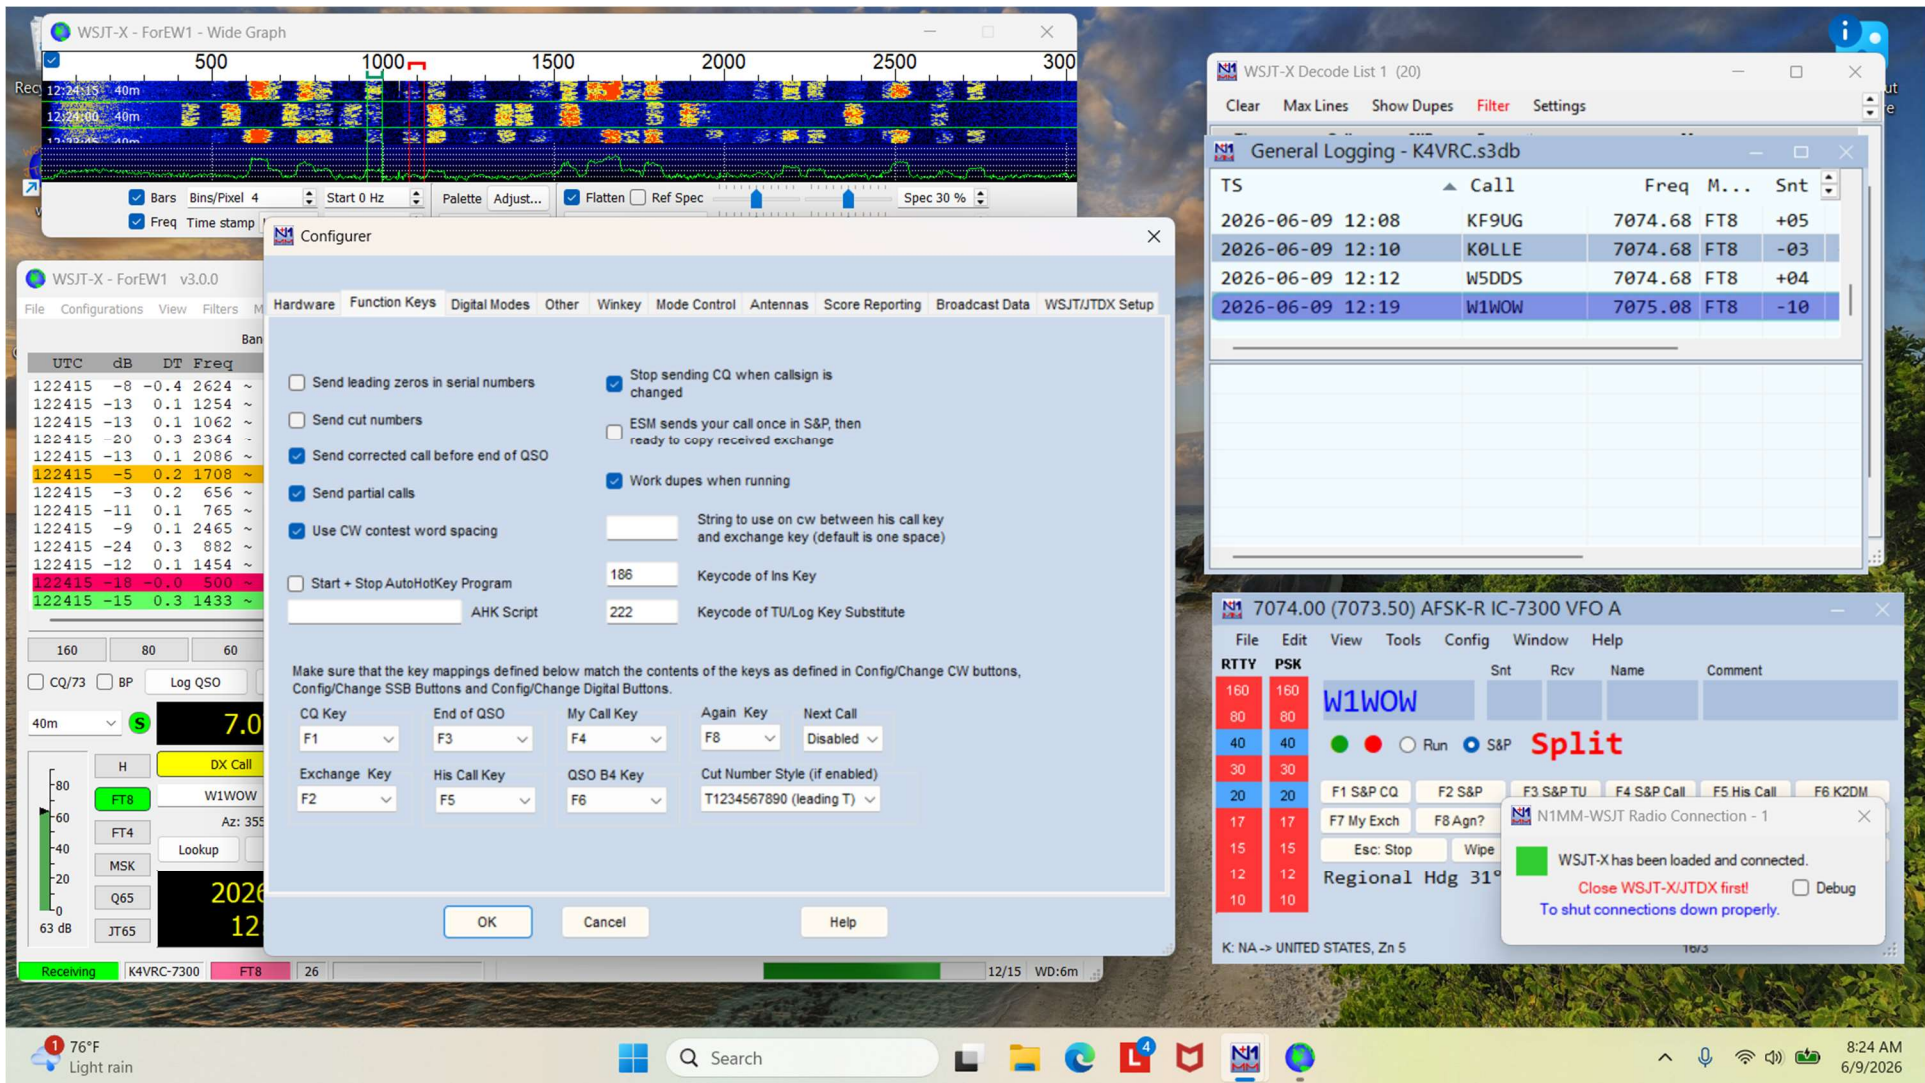

WSJT-X AND N1MM+ RUNNING TOGETHER

THE WSJT-X "ADVANCED" SCREEN

THE WSJT-X "AUDIO" SCREEN

THE WSJT-X "REPORTING" SCREEN

THE WSJT-X "ADVANCED" SCREEN

THE N1MM+ "HARDWARE" SCREEN

THE N1MM+ "COM" SCREEN

THE N1MM+ "MODE CONTROL" SCREEN

THE N1MM+ “WSJT/JTDX SETUP” SCREEN

THE N1MM+ "WINKEY" SCREEN

THE N1MM+ "DIGITAL MODES" SCREEN

THE N1MM+ "FUNCTION KEYS" SCREEN