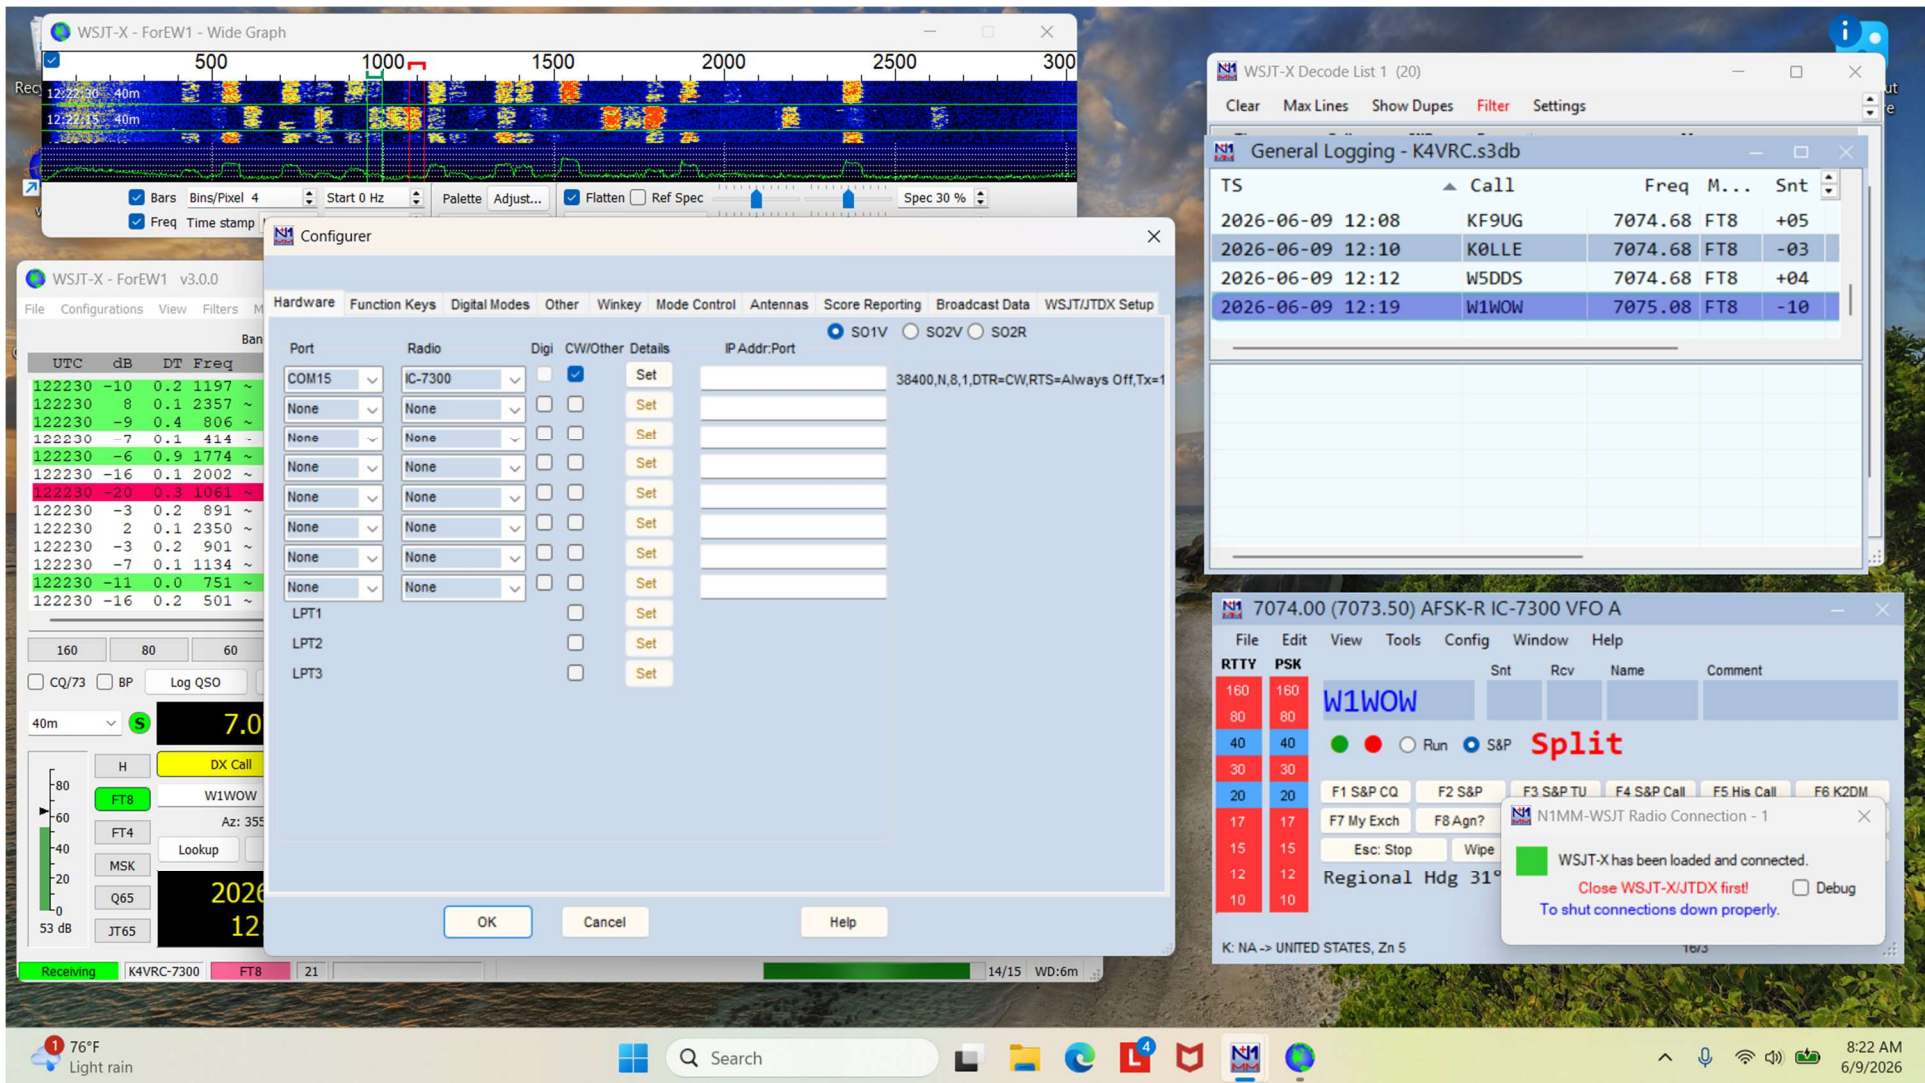

WSJT-X AND N1MM+ RUNNING TOGETHER

THE WSJT-X "ADVANCED" SCREEN

THE WSJT-X "AUDIO" SCREEN

THE WSJT-X "REPORTING" SCREEN

THE WSJT-X "ADVANCED" SCREEN

THE N1MM+ "HARDWARE" SCREEN

THE N1MM+ "COM" SCREEN

THE N1MM+ "MODE CONTROL" SCREEN

THE N1MM+ “WSJT/JTDX SETUP” SCREEN

THE N1MM+ "WINKEY" SCREEN

THE N1MM+ "DIGITAL MODES" SCREEN

THE N1MM+ "FUNCTION KEYS" SCREEN